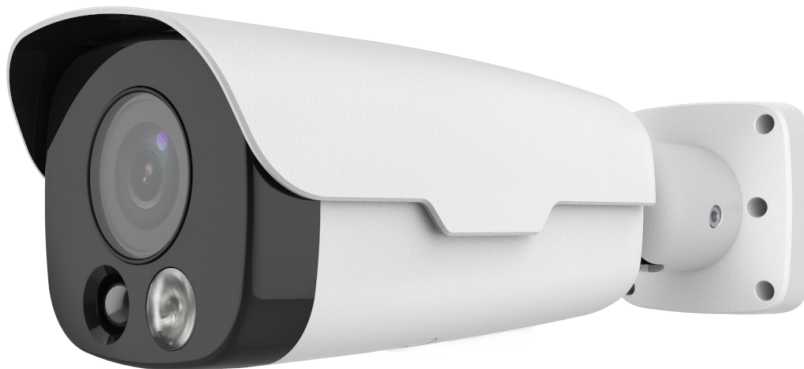

2MP WDR Super Starlight (Motorized) VF Network IR Bullet Camera

DDNC2MPB2812-MZ4SL

Key Features

Optics

- Starlight illumination
- Up to 120 dB WDR(Wide Dynamic Range)
- Full spectrum light with both white and infrared LED design
- White light Open while PIR alarm Received to express alarm and ensure colorful surveillance
- SmartIR, up to up to 50m (164ft) IR distance
- While Light , Up to 10m(33ft)
- Optical glass window with higher light transmittance
- IR anti-reflection window to increase the infrared transmittance
- Day/night functionality

Compression

- Ultra 265,H.265, H.264, MJPEG
- Embedded smart algorithm
- Triple streams
- ROI (Region of Interest)
- 9:16 corridor mode
- Customized OSD

Network

- ONVIF Conformance

Structure

- Support PoE power supply
- Wide temperature range: -40°C to 60°C (-40°F to 140°F)
- Wide voltage range of $\pm 25\%$
- IP67
- 3-Axis