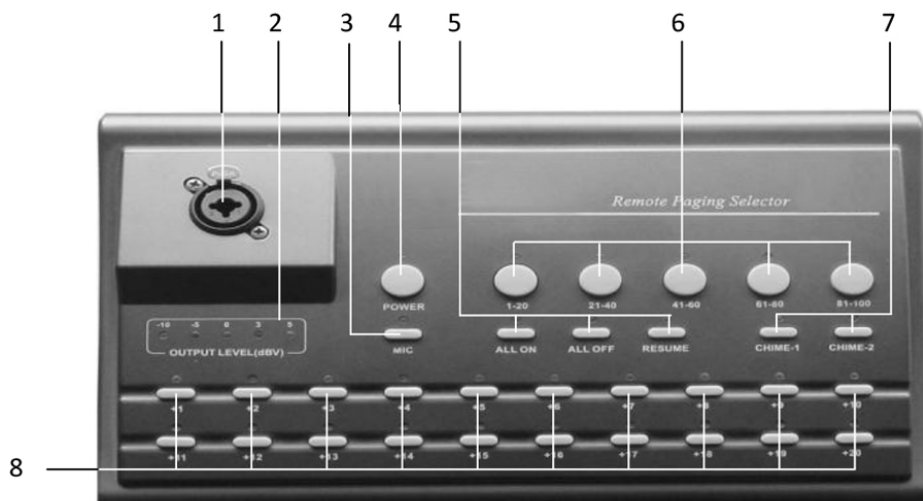

100 Zones Paging Microphone

DS-PS2

Key Features

- 1 MIC and 1 LINE input (volume variable)
- Built-in Chime function
- Built-in Muting function
- Frequency response: Mic: 150Hz-15kHz; Line: 20Hz-20kHz ($\pm 3\text{dB}$)
- Up to 10 MP9810P paging selectors can be established for paging
- Remote paging distance up to 1km

Description

DS-PS2 Zone Paging Microphone built-in chime, mute function. Remote paging distance up to 1km. Easy to use. And the clear sound system of little distortion transmission will bring you great comfort.

Specifications

Model	DS-PS2
Inputs	Mic: 5±1mV, unbalanced Line: 1±0.1V, unbalanced
Audio output	1±0.1V
Frequency response	Mic: 150Hz-15kHz; Line: 20Hz-20kHz (±3dB)
Signal to noise ratio	Mic input: greater than 60dB Line input: greater than 70dB
Protection	AC fuse 200mA
Power Requirement	AC 220-240V/50-60Hz
Dimensions	270×180×55mm
Gross weight	1.5kg
Net weight	1.2kg

Front Panel

1. XLR MIC BASE
2. LEVEL INDICATOR
3. MIC SWITCH
4. POWER SWITCH

5. FUNCTION KEYS
6. RANGE SELECT KEY
7. CHIME KEYS
8. ZONE SELECT KEYS

Rear Panel

- 1. FUSE
- 2. MAINS
- 3. MIC VOLUME
- 4. CHIME VOLUME