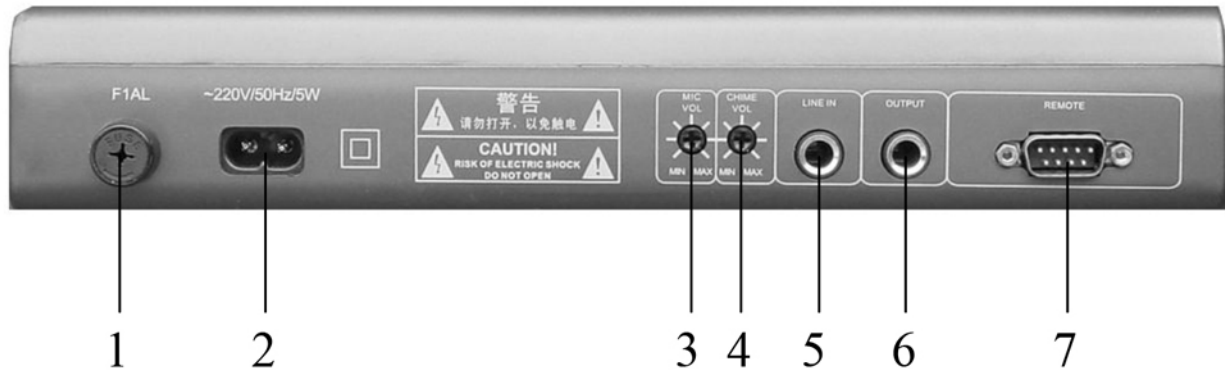

Description

DS-PS2 Zone Paging Microphone built-in chime, mute function. Remote paging distance up to 1km. Easy to use. And the clear sound system of little distortion transmission will bring you great comfort.

Specifications

Model	DS-PS2
Inputs	Mic: 5±1mV, unbalanced Line: 1±0.1V, unbalanced
Audio output	1±0.1V
Frequency response	Mic: 150Hz-15kHz; Line: 20Hz-20kHz (±3dB)
Signal to noise ratio	Mic input: greater than 60dB Line input: greater than 70dB
Protection	AC fuse 200mA
Power Requirement	AC 220-240V/50-60Hz
Dimensions	270×180×55mm
Gross weight	1.5kg
Net weight	1.2kg

Front Panel

1. XLR MIC BASE
2. LEVEL INDICATOR
3. MIC SWITCH
4. POWER SWITCH

5. FUNCTION KEYS
6. RANGE SELECT KEY
7. CHIME KEYS
8. ZONE SELECT KEYS

Rear Panel

- 1. FUSE
- 2. MAINS
- 3. MIC VOLUME
- 4. CHIME VOLUME